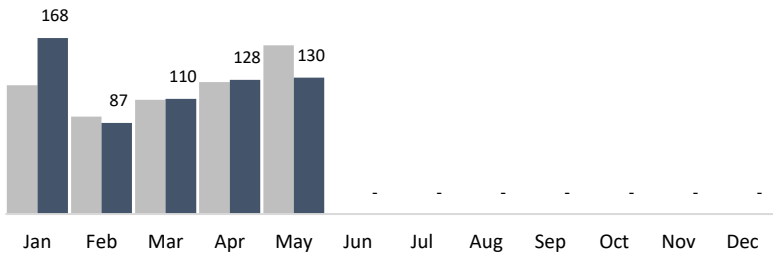

May 2023 Summary Report

North Figueroa Association

766
Trash Bags

130
Tags

71
Bulk Items

8
Pressure Washing Hrs

	YTD	Jan	Feb	Mar	Apr	May	Jun	Jul	Aug	Sep	Oct	Nov	Dec
Trash Bags	4,200	1,115	728	789	802	766	-	-	-	-	-	-	-
Trash Weight	96,600	25,645	16,744	18,147	18,446	17,618	-	-	-	-	-	-	-
Tags	623	168	87	110	128	130	-	-	-	-	-	-	-
Bulk Items	363	78	69	75	70	71	-	-	-	-	-	-	-
PW Hours	40	8	8	8	8	8	-	-	-	-	-	-	-

Tags