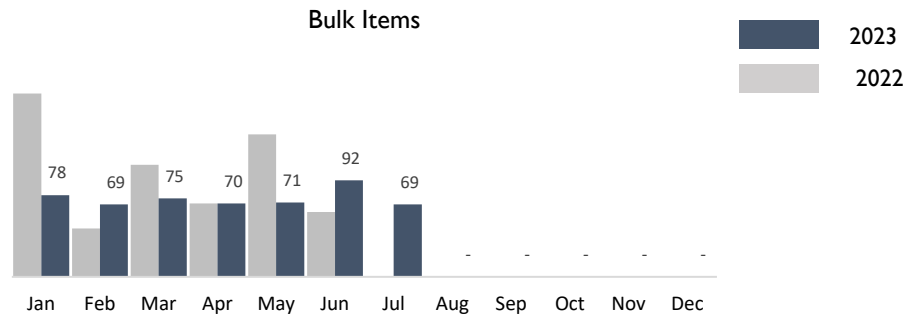

July 2023 Summary Report

North Figueroa Association

786
Trash Bags

137
Tags

69
Bulk Items

8
Pressure Washing Hrs

	YTD	Jan	Feb	Mar	Apr	May	Jun	Jul	Aug	Sep	Oct	Nov	Dec
Trash Bags	6,018	1,115	728	789	802	766	1,032	786	-	-	-	-	-
Trash Weight	138,414	25,645	16,744	18,147	18,446	17,618	23,736	18,078	-	-	-	-	-
Tags	917	168	87	110	128	130	157	137	-	-	-	-	-
Bulk Items	524	78	69	75	70	71	92	69	-	-	-	-	-
PW Hours	56	8	8	8	8	8	8	8	-	-	-	-	-