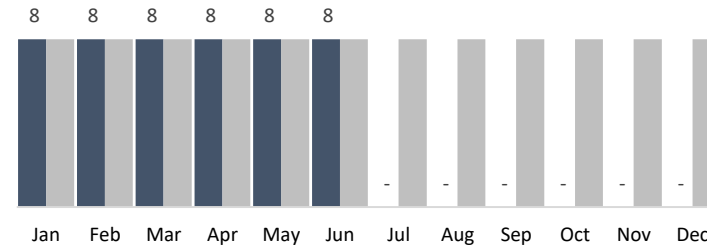

Trash Bags

Bulk Items

Tags

Pressure Washing Hours

July 2023 Summary Report

North Figueroa Association

786
Trash Bags

137
Tags