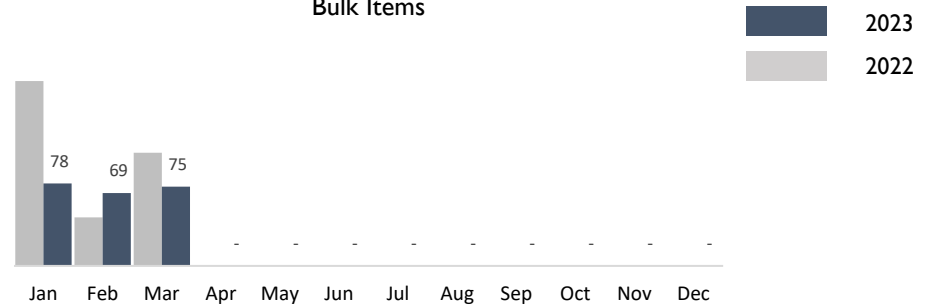

March 2023 Summary Report

North Figueroa Association

CHRYSALIS
ENTERPRISES

789
Trash Bags

110
Tags

75
Bulk Items

8
Pressure Washing Hrs

	YTD	Jan	Feb	Mar	Apr	May	Jun	Jul	Aug	Sep	Oct	Nov	Dec
Trash Bags	2,632	1,115	728	789	-	-	-	-	-	-	-	-	-
Trash Weight	60,536	25,645	16,744	18,147	-	-	-	-	-	-	-	-	-
Tags	365	168	87	110	-	-	-	-	-	-	-	-	-
Bulk Items	222	78	69	75	-	-	-	-	-	-	-	-	-
PW Hours	24	8	8	8	-	-	-	-	-	-	-	-	-

Bulk Items