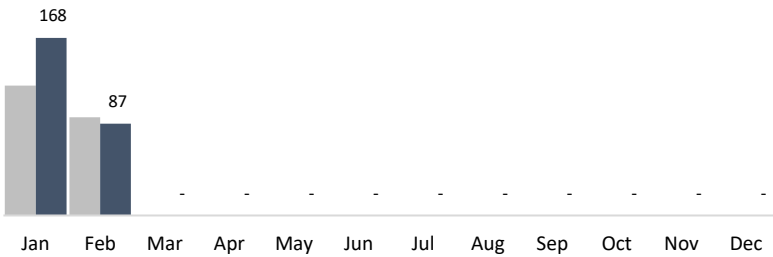

February 2023 Summary Report

North Figueroa Association

CHRYSALIS
ENTERPRISES

728
Trash Bags

87
Tags

69
Bulk Items

8
Pressure Washing Hrs

	YTD	Jan	Feb	Mar	Apr	May	Jun	Jul	Aug	Sep	Oct	Nov	Dec
Trash Bags	1,843	1,115	728	-	-	-	-	-	-	-	-	-	-
Trash Weight	42,389	25,645	16,744	-	-	-	-	-	-	-	-	-	-
Tags	255	168	87	-	-	-	-	-	-	-	-	-	-
Bulk Items	147	78	69	-	-	-	-	-	-	-	-	-	-
PW Hours	16	8	8	-	-	-	-	-	-	-	-	-	-

Tags