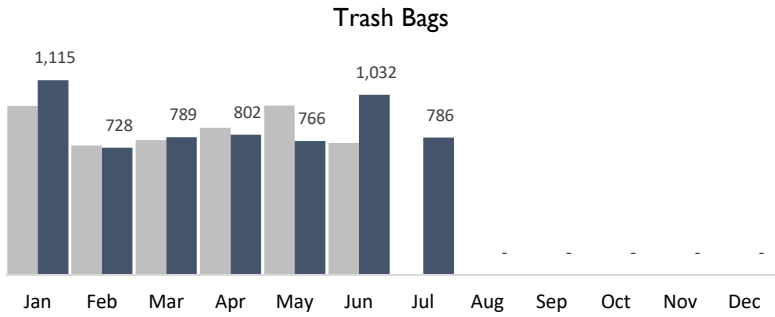

July 2023 Summary Report

North Figueroa Association

786
Trash Bags

137
Tags

69
Bulk Items

8
Pressure Washing Hrs

	YTD	Jan	Feb	Mar	Apr	May	Jun	Jul	Aug	Sep	Oct	Nov	Dec
Trash Bags	6,018	1,115	728	789	802	766	1,032	786	-	-	-	-	-
Trash Weight	138,414	25,645	16,744	18,147	18,446	17,618	23,736	18,078	-	-	-	-	-
Tags	917	168	87	110	128	130	157	137	-	-	-	-	-
Bulk Items	524	78	69	75	70	71	92	69	-	-	-	-	-
PW Hours	56	8	8	8	8	8	8	8	-	-	-	-	-