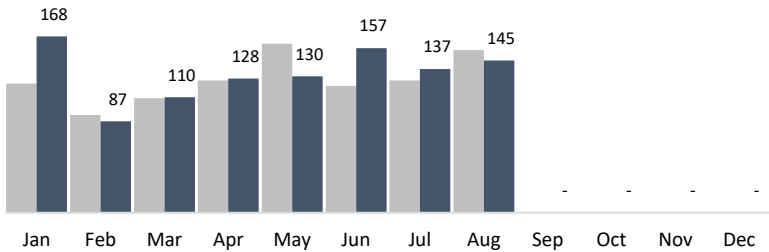

August 2023 Summary Report

North Figueroa Association

CHRYSALIS
ENTERPRISES

809
Trash Bags

145
Tags

97
Bulk Items

8
Pressure Washing Hrs

	YTD	Jan	Feb	Mar	Apr	May	Jun	Jul	Aug	Sep	Oct	Nov	Dec
Trash Bags	6,827	1,115	728	789	802	766	1,032	786	809	-	-	-	-
Trash Weight	157,021	25,645	16,744	18,147	18,446	17,618	23,736	18,078	18,607	-	-	-	-
Tags	1,062	168	87	110	128	130	157	137	145	-	-	-	-
Bulk Items	621	78	69	75	70	71	92	69	97	-	-	-	-
PW Hours	64	8	8	8	8	8	8	8	8	-	-	-	-

Tags