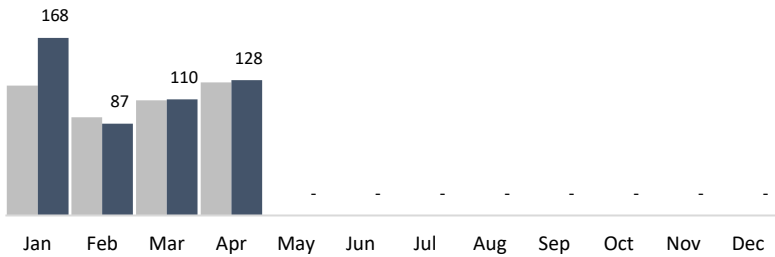

April 2023 Summary Report

North Figueroa Association

CHRYSALIS
ENTERPRISES

802
Trash Bags

128
Tags

70
Bulk Items

8
Pressure Washing Hrs

	YTD	Jan	Feb	Mar	Apr	May	Jun	Jul	Aug	Sep	Oct	Nov	Dec
Trash Bags	3,434	1,115	728	789	802	-	-	-	-	-	-	-	-
Trash Weight	78,982	25,645	16,744	18,147	18,446	-	-	-	-	-	-	-	-
Tags	493	168	87	110	128	-	-	-	-	-	-	-	-
Bulk Items	292	78	69	75	70	-	-	-	-	-	-	-	-
PW Hours	32	8	8	8	8	-	-	-	-	-	-	-	-

Tags