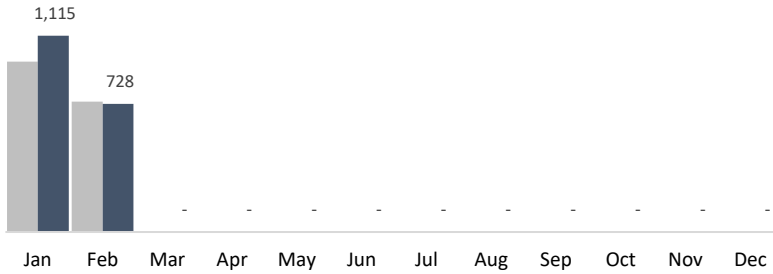

February 2023 Summary Report

North Figueroa Association

CHRYSALIS
ENTERPRISES

728
Trash Bags

87
Tags

69
Bulk Items

8
Pressure Washing Hrs

	YTD	Jan	Feb	Mar	Apr	May	Jun	Jul	Aug	Sep	Oct	Nov	Dec
Trash Bags	1,843	1,115	728	-	-	-	-	-	-	-	-	-	-
Trash Weight	42,389	25,645	16,744	-	-	-	-	-	-	-	-	-	-
Tags	255	168	87	-	-	-	-	-	-	-	-	-	-
Bulk Items	147	78	69	-	-	-	-	-	-	-	-	-	-
PW Hours	16	8	8	-	-	-	-	-	-	-	-	-	-

Trash Bags