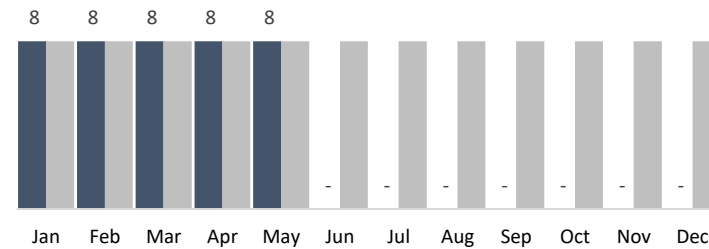

Trash Bags

Bulk Items

Tags

Pressure Washing Hours

June 2023 Summary Report

North Figueroa Association

1,032

Trash Bags