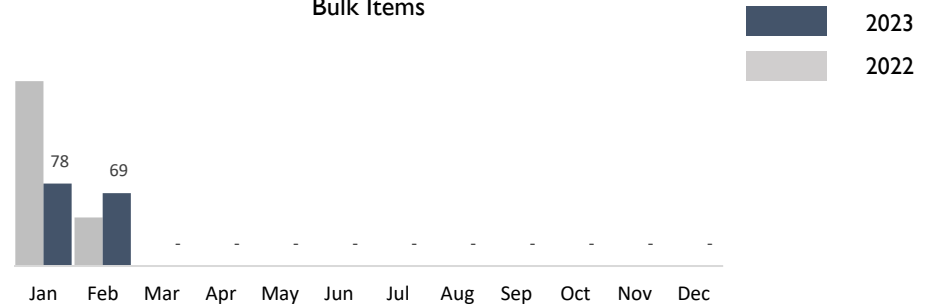

February 2023 Summary Report

North Figueroa Association

CHRYSALIS
ENTERPRISES

728
Trash Bags

87
Tags

69
Bulk Items

8
Pressure Washing Hrs

	YTD	Jan	Feb	Mar	Apr	May	Jun	Jul	Aug	Sep	Oct	Nov	Dec
Trash Bags	1,843	1,115	728	-	-	-	-	-	-	-	-	-	-
Trash Weight	42,389	25,645	16,744	-	-	-	-	-	-	-	-	-	-
Tags	255	168	87	-	-	-	-	-	-	-	-	-	-
Bulk Items	147	78	69	-	-	-	-	-	-	-	-	-	-
PW Hours	16	8	8	-	-	-	-	-	-	-	-	-	-

Bulk Items