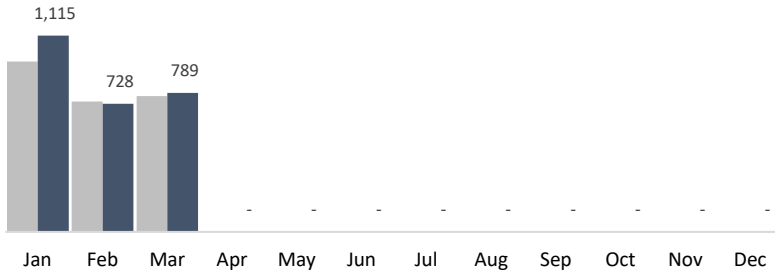

March 2023 Summary Report

North Figueroa Association

CHRYSALIS
ENTERPRISES

789
Trash Bags

110
Tags

75
Bulk Items

8
Pressure Washing Hrs

	YTD	Jan	Feb	Mar	Apr	May	Jun	Jul	Aug	Sep	Oct	Nov	Dec
Trash Bags	2,632	1,115	728	789	-	-	-	-	-	-	-	-	-
Trash Weight	60,536	25,645	16,744	18,147	-	-	-	-	-	-	-	-	-
Tags	365	168	87	110	-	-	-	-	-	-	-	-	-
Bulk Items	222	78	69	75	-	-	-	-	-	-	-	-	-
PW Hours	24	8	8	8	-	-	-	-	-	-	-	-	-

Trash Bags