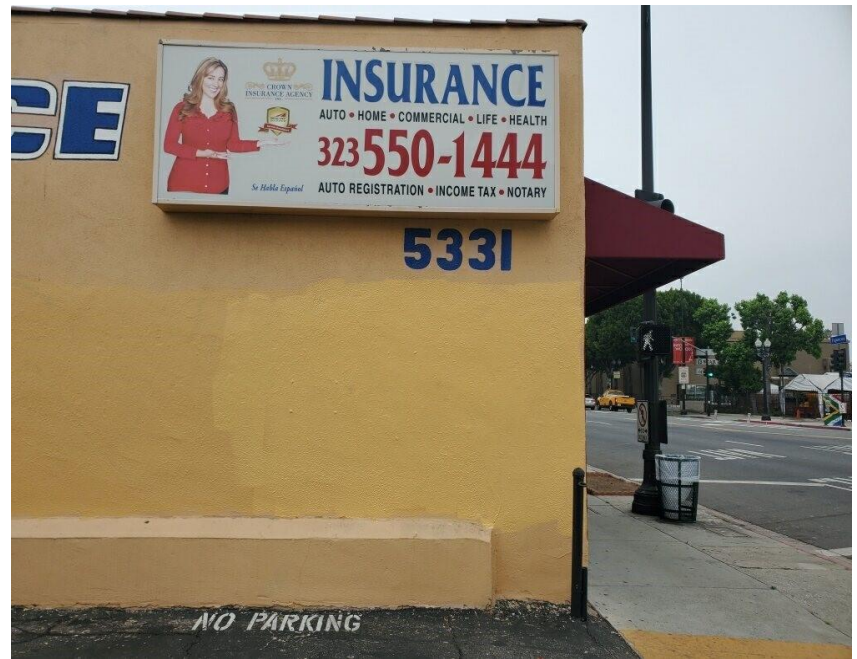

Trash Bags

Bulk Items

Tags

Pressure Washing Hours

July 2023 Summary Report

North Figueroa Association

786
Trash Bags

137
Tags