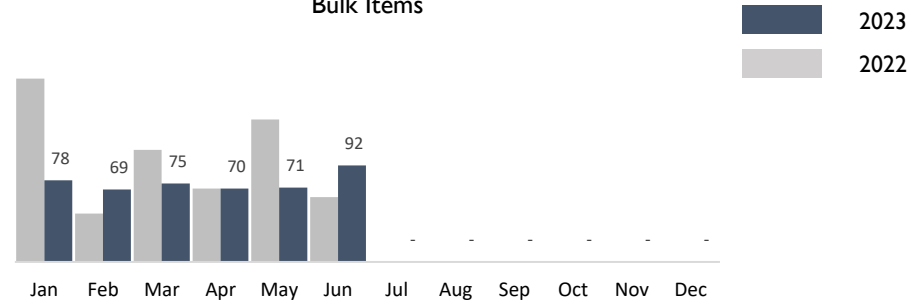

June 2023 Summary Report

North Figueroa Association

1,032

Trash Bags

157

Tags

92

Bulk Items

8

Pressure Washing Hrs

	YTD	Jan	Feb	Mar	Apr	May	Jun	Jul	Aug	Sep	Oct	Nov	Dec
Trash Bags	5,232	1,115	728	789	802	766	1,032	-	-	-	-	-	-
Trash Weight	120,336	25,645	16,744	18,147	18,446	17,618	23,736	-	-	-	-	-	-
Tags	780	168	87	110	128	130	157	-	-	-	-	-	-
Bulk Items	455	78	69	75	70	71	92	-	-	-	-	-	-
PW Hours	48	8	8	8	8	8	8	-	-	-	-	-	-

Bulk Items