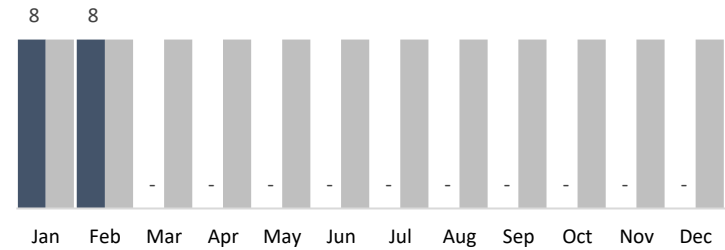

Pressure Washing Hours