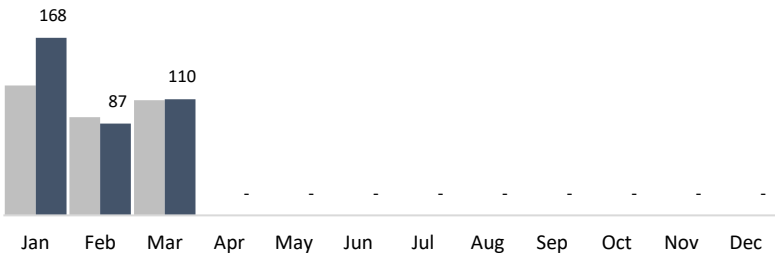

March 2023 Summary Report

North Figueroa Association

CHRYSALIS
ENTERPRISES

789
Trash Bags

110
Tags

75
Bulk Items

8
Pressure Washing Hrs

	YTD	Jan	Feb	Mar	Apr	May	Jun	Jul	Aug	Sep	Oct	Nov	Dec
Trash Bags	2,632	1,115	728	789	-	-	-	-	-	-	-	-	-
Trash Weight	60,536	25,645	16,744	18,147	-	-	-	-	-	-	-	-	-
Tags	365	168	87	110	-	-	-	-	-	-	-	-	-
Bulk Items	222	78	69	75	-	-	-	-	-	-	-	-	-
PW Hours	24	8	8	8	-	-	-	-	-	-	-	-	-

Tags