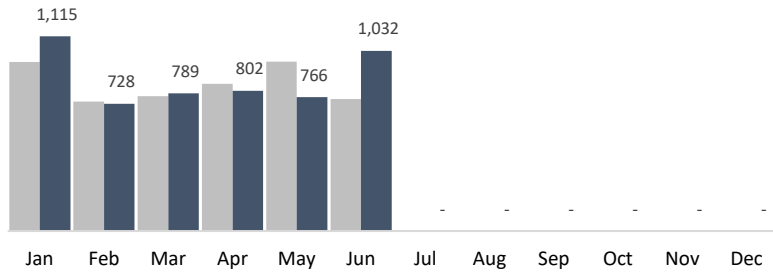

June 2023 Summary Report

North Figueroa Association

1,032

Trash Bags

157

Tags

92

Bulk Items

8

Pressure Washing Hrs

	YTD	Jan	Feb	Mar	Apr	May	Jun	Jul	Aug	Sep	Oct	Nov	Dec
Trash Bags	5,232	1,115	728	789	802	766	1,032	-	-	-	-	-	-
Trash Weight	120,336	25,645	16,744	18,147	18,446	17,618	23,736	-	-	-	-	-	-
Tags	780	168	87	110	128	130	157	-	-	-	-	-	-
Bulk Items	455	78	69	75	70	71	92	-	-	-	-	-	-
PW Hours	48	8	8	8	8	8	8	-	-	-	-	-	-

Trash Bags