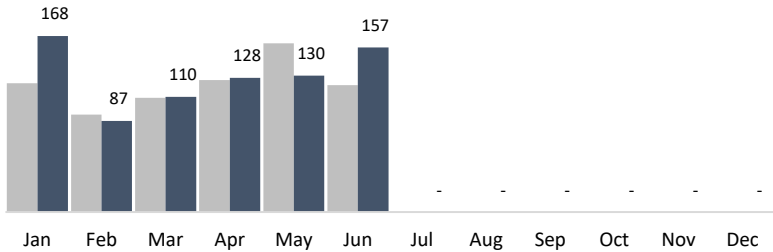

June 2023 Summary Report

North Figueroa Association

1,032

Trash Bags

157

Tags

92

Bulk Items

8

Pressure Washing Hrs

	YTD	Jan	Feb	Mar	Apr	May	Jun	Jul	Aug	Sep	Oct	Nov	Dec
Trash Bags	5,232	1,115	728	789	802	766	1,032	-	-	-	-	-	-
Trash Weight	120,336	25,645	16,744	18,147	18,446	17,618	23,736	-	-	-	-	-	-
Tags	780	168	87	110	128	130	157	-	-	-	-	-	-
Bulk Items	455	78	69	75	70	71	92	-	-	-	-	-	-
PW Hours	48	8	8	8	8	8	8	-	-	-	-	-	-

Tags