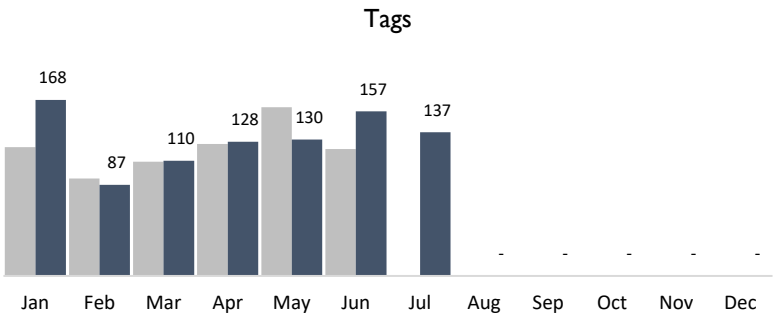

July 2023 Summary Report

North Figueroa Association

786
Trash Bags

137
Tags

69
Bulk Items

8
Pressure Washing Hrs

	YTD	Jan	Feb	Mar	Apr	May	Jun	Jul	Aug	Sep	Oct	Nov	Dec
Trash Bags	6,018	1,115	728	789	802	766	1,032	786	-	-	-	-	-
Trash Weight	138,414	25,645	16,744	18,147	18,446	17,618	23,736	18,078	-	-	-	-	-
Tags	917	168	87	110	128	130	157	137	-	-	-	-	-
Bulk Items	524	78	69	75	70	71	92	69	-	-	-	-	-
PW Hours	56	8	8	8	8	8	8	8	-	-	-	-	-