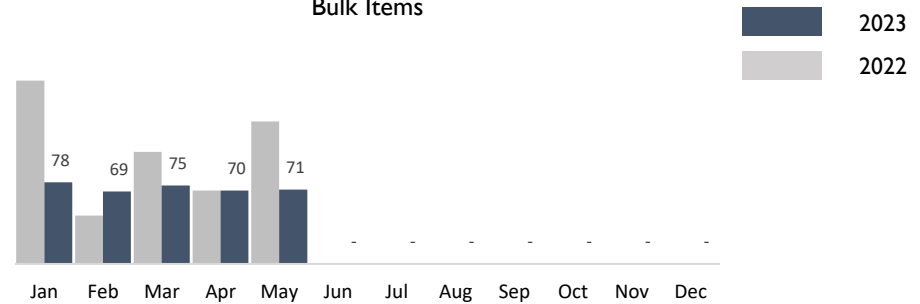

May 2023 Summary Report

North Figueroa Association

766
Trash Bags

130
Tags

71
Bulk Items

8
Pressure Washing Hrs

	YTD	Jan	Feb	Mar	Apr	May	Jun	Jul	Aug	Sep	Oct	Nov	Dec
Trash Bags	4,200	1,115	728	789	802	766	-	-	-	-	-	-	-
Trash Weight	96,600	25,645	16,744	18,147	18,446	17,618	-	-	-	-	-	-	-
Tags	623	168	87	110	128	130	-	-	-	-	-	-	-
Bulk Items	363	78	69	75	70	71	-	-	-	-	-	-	-
PW Hours	40	8	8	8	8	8	-	-	-	-	-	-	-

Bulk Items