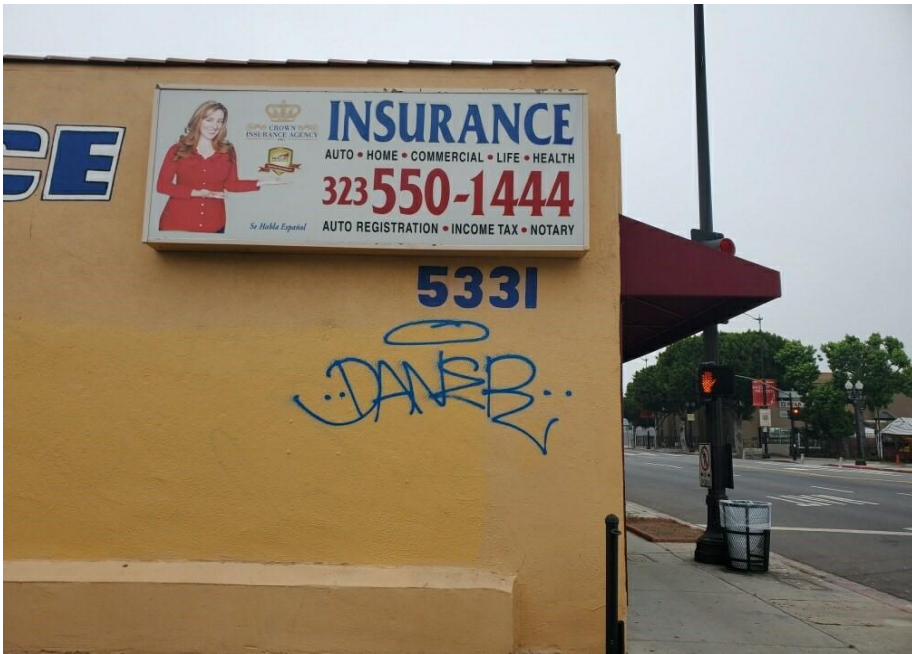

Trash Bags

Bulk Items

Tags

Pressure Washing Hours

July 2023 Summary Report

North Figueroa Association

786
Trash Bags

137
Tags