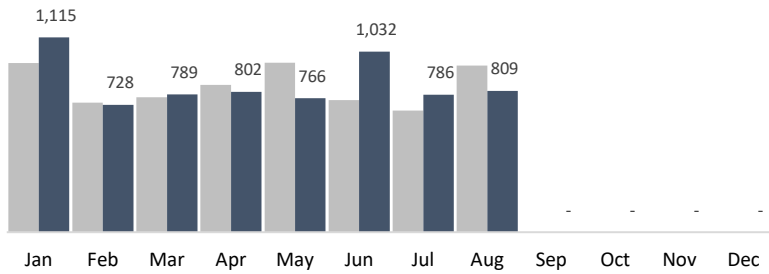

August 2023 Summary Report

North Figueroa Association

CHRYSALIS
ENTERPRISES

809
Trash Bags

145
Tags

97
Bulk Items

8
Pressure Washing Hrs

	YTD	Jan	Feb	Mar	Apr	May	Jun	Jul	Aug	Sep	Oct	Nov	Dec
Trash Bags	6,827	1,115	728	789	802	766	1,032	786	809	-	-	-	-
Trash Weight	157,021	25,645	16,744	18,147	18,446	17,618	23,736	18,078	18,607	-	-	-	-
Tags	1,062	168	87	110	128	130	157	137	145	-	-	-	-
Bulk Items	621	78	69	75	70	71	92	69	97	-	-	-	-
PW Hours	64	8	8	8	8	8	8	8	8	-	-	-	-

Trash Bags