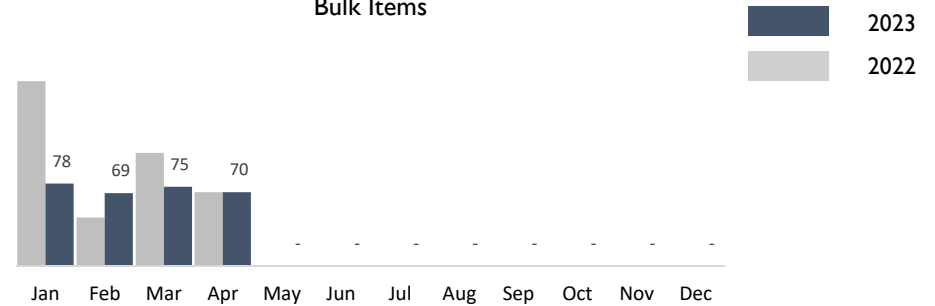

April 2023 Summary Report

North Figueroa Association

CHRYSALIS
ENTERPRISES

802
Trash Bags

128
Tags

70
Bulk Items

8
Pressure Washing Hrs

	YTD	Jan	Feb	Mar	Apr	May	Jun	Jul	Aug	Sep	Oct	Nov	Dec
Trash Bags	3,434	1,115	728	789	802	-	-	-	-	-	-	-	-
Trash Weight	78,982	25,645	16,744	18,147	18,446	-	-	-	-	-	-	-	-
Tags	493	168	87	110	128	-	-	-	-	-	-	-	-
Bulk Items	292	78	69	75	70	-	-	-	-	-	-	-	-
PW Hours	32	8	8	8	8	-	-	-	-	-	-	-	-

Bulk Items