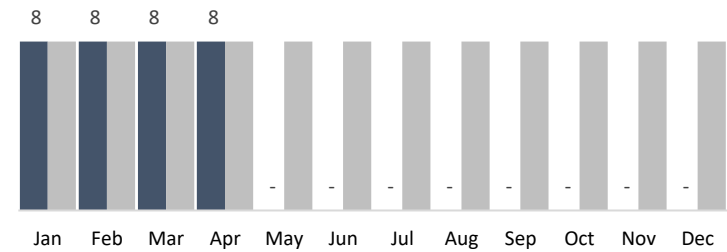

Pressure Washing Hours