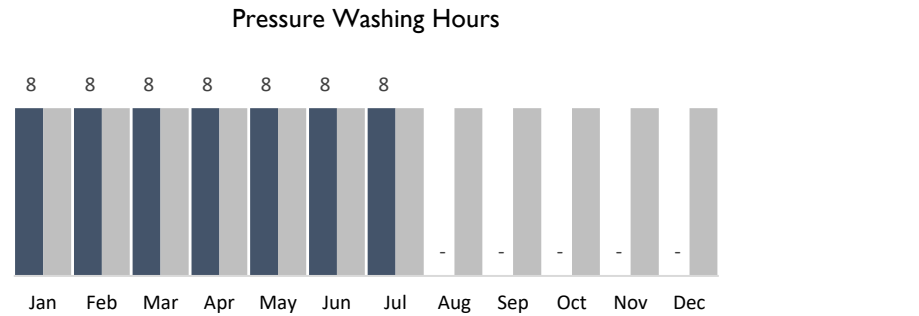

July 2023 Summary Report

North Figueroa Association

786
Trash Bags

137
Tags

69
Bulk Items

8
Pressure Washing Hrs

	YTD	Jan	Feb	Mar	Apr	May	Jun	Jul	Aug	Sep	Oct	Nov	Dec
Trash Bags	6,018	1,115	728	789	802	766	1,032	786	-	-	-	-	-
Trash Weight	138,414	25,645	16,744	18,147	18,446	17,618	23,736	18,078	-	-	-	-	-
Tags	917	168	87	110	128	130	157	137	-	-	-	-	-
Bulk Items	524	78	69	75	70	71	92	69	-	-	-	-	-
PW Hours	56	8	8	8	8	8	8	8	-	-	-	-	-