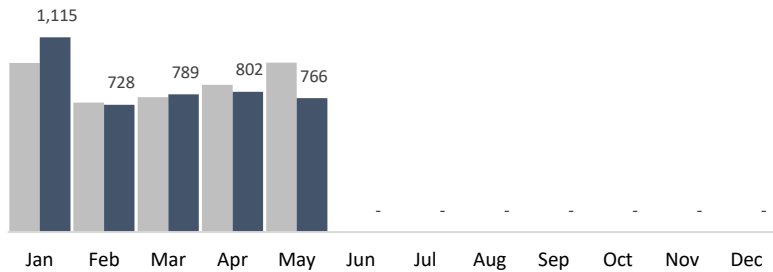

May 2023 Summary Report

North Figueroa Association

766
Trash Bags

130
Tags

71
Bulk Items

8
Pressure Washing Hrs

	YTD	Jan	Feb	Mar	Apr	May	Jun	Jul	Aug	Sep	Oct	Nov	Dec
Trash Bags	4,200	1,115	728	789	802	766	-	-	-	-	-	-	-
Trash Weight	96,600	25,645	16,744	18,147	18,446	17,618	-	-	-	-	-	-	-
Tags	623	168	87	110	128	130	-	-	-	-	-	-	-
Bulk Items	363	78	69	75	70	71	-	-	-	-	-	-	-
PW Hours	40	8	8	8	8	8	-	-	-	-	-	-	-

Trash Bags