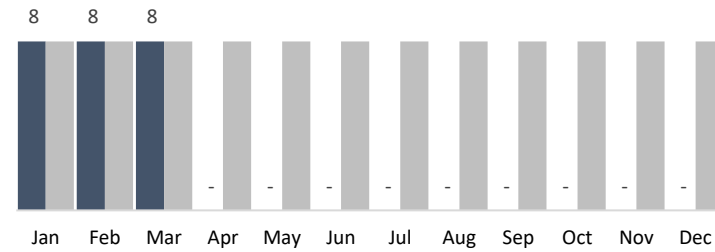

Pressure Washing Hours