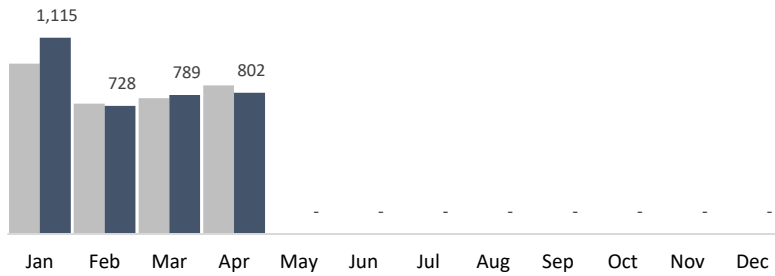

April 2023 Summary Report

North Figueroa Association

CHRYSALIS
ENTERPRISES

802
Trash Bags

128
Tags

70
Bulk Items

8
Pressure Washing Hrs

	YTD	Jan	Feb	Mar	Apr	May	Jun	Jul	Aug	Sep	Oct	Nov	Dec
Trash Bags	3,434	1,115	728	789	802	-	-	-	-	-	-	-	-
Trash Weight	78,982	25,645	16,744	18,147	18,446	-	-	-	-	-	-	-	-
Tags	493	168	87	110	128	-	-	-	-	-	-	-	-
Bulk Items	292	78	69	75	70	-	-	-	-	-	-	-	-
PW Hours	32	8	8	8	8	-	-	-	-	-	-	-	-

Trash Bags