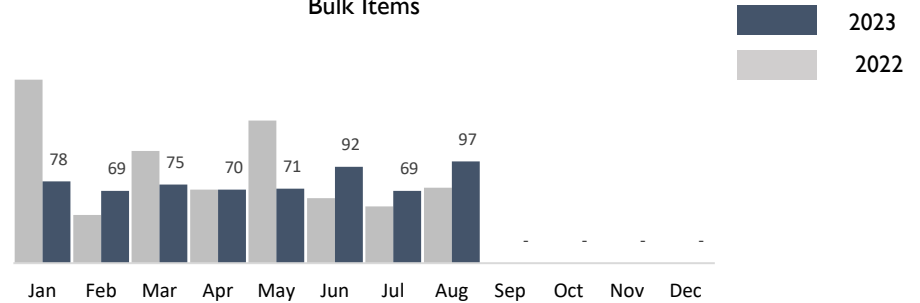

August 2023 Summary Report

North Figueroa Association

CHRYSALIS
ENTERPRISES

809
Trash Bags

145
Tags

97
Bulk Items

8
Pressure Washing Hrs

	YTD	Jan	Feb	Mar	Apr	May	Jun	Jul	Aug	Sep	Oct	Nov	Dec
Trash Bags	6,827	1,115	728	789	802	766	1,032	786	809	-	-	-	-
Trash Weight	157,021	25,645	16,744	18,147	18,446	17,618	23,736	18,078	18,607	-	-	-	-
Tags	1,062	168	87	110	128	130	157	137	145	-	-	-	-
Bulk Items	621	78	69	75	70	71	92	69	97	-	-	-	-
PW Hours	64	8	8	8	8	8	8	8	8	-	-	-	-

Bulk Items