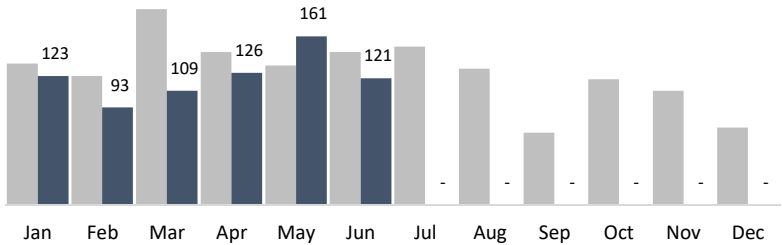

June 2022 Summary Report

North Figueroa Association

755
Trash Bags

121
Tags

62
Bulk Items

8
Pressure Washing Hrs

	YTD	Jan	Feb	Mar	Apr	May	Jun	Jul	Aug	Sep	Oct	Nov	Dec
Trash Bags	5,048	968	741	771	843	970	755	-	-	-	-	-	-
Trash Weight	116,104	22,264	17,043	17,733	19,389	22,310	17,365	-	-	-	-	-	-
Tags	733	123	93	109	126	161	121	-	-	-	-	-	-
Bulk Items	596	175	46	107	70	136	62	-	-	-	-	-	-
PW Hours	8	8	8	8	8	8	8	-	-	-	-	-	8

Tags