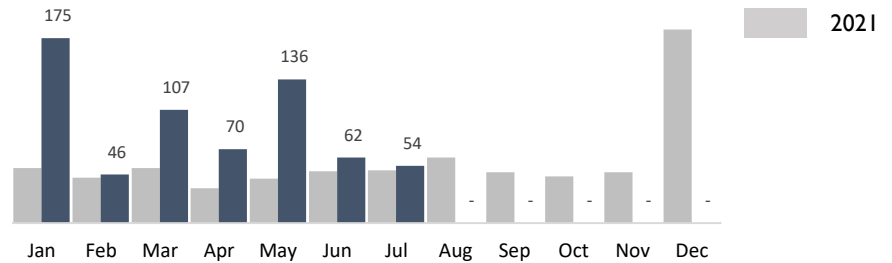

July 2022 Summary Report

North Figueroa Association

695
Trash Bags

126
Tags

54
Bulk Items

8
Pressure Washing Hrs

	YTD	Jan	Feb	Mar	Apr	May	Jun	Jul	Aug	Sep	Oct	Nov	Dec
Trash Bags	5,743	968	741	771	843	970	755	695	-	-	-	-	-
Trash Weight	132,089	22,264	17,043	17,733	19,389	22,310	17,365	15,985	-	-	-	-	-
Tags	859	123	93	109	126	161	121	126	-	-	-	-	-
Bulk Items	650	175	46	107	70	136	62	54	-	-	-	-	-
PW Hours	8	8	8	8	8	8	8	8	-	-	-	-	8

Bulk Items