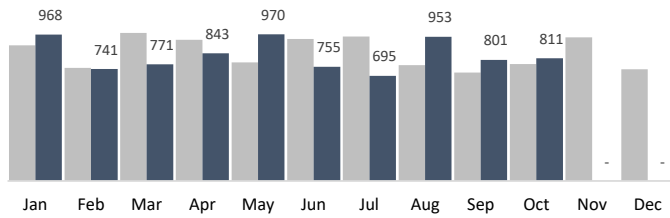

October 2022 Summary Report

North Figueroa Association

811
Trash Bags

131
Tags

67
Bulk Items

8
Pressure Washing Hrs

	YTD	Jan	Feb	Mar	Apr	May	Jun	Jul	Aug	Sep	Oct	Nov	Dec
Trash Bags	8,308	968	741	771	843	970	755	695	953	801	811	-	-
Trash Weight	191,084	22,264	17,043	17,733	19,389	22,310	17,365	15,985	21,919	18,423	18,653	-	-
Tags	1,273	123	93	109	126	161	121	126	155	128	131	-	-
Bulk Items	849	175	46	107	70	136	62	54	72	60	67	-	-
PW Hours	8	8	8	8	8	8	8	8	8	8	8	-	-

Trash Bags