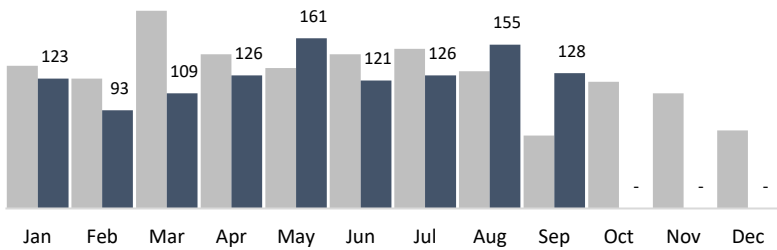

August 2022 Summary Report

North Figueroa Association

CHRYSALIS
ENTERPRISES

953
Trash Bags

155
Tags

72
Bulk Items

8
Pressure Washing Hrs

	YTD	Jan	Feb	Mar	Apr	May	Jun	Jul	Aug	Sep	Oct	Nov	Dec
Trash Bags	7,497	968	741	771	843	970	755	695	953	801	-	-	-
Trash Weight	172,431	22,264	17,043	17,733	19,389	22,310	17,365	15,985	21,919	18,423	-	-	-
Tags	1,142	123	93	109	126	161	121	126	155	128	-	-	-
Bulk Items	782	175	46	107	70	136	62	54	72	60	-	-	-
PW Hours	8	8	8	8	8	8	8	8	8	8	-	-	8

Tags