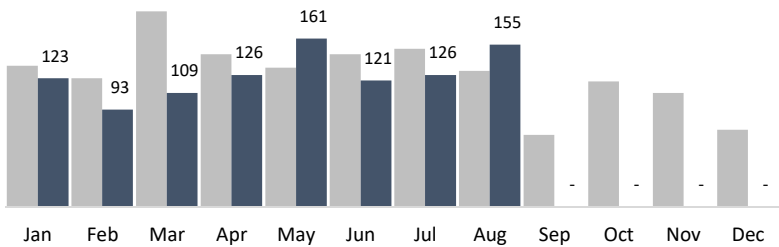

August 2022 Summary Report

North Figueroa Association

CHRYSLIS
ENTERPRISES

953
Trash Bags

155
Tags

72
Bulk Items

8
Pressure Washing Hrs

	YTD	Jan	Feb	Mar	Apr	May	Jun	Jul	Aug	Sep	Oct	Nov	Dec
Trash Bags	6,696	968	741	771	843	970	755	695	953	-	-	-	-
Trash Weight	154,008	22,264	17,043	17,733	19,389	22,310	17,365	15,985	21,919	-	-	-	-
Tags	1,014	123	93	109	126	161	121	126	155	-	-	-	-
Bulk Items	722	175	46	107	70	136	62	54	72	-	-	-	-
PW Hours	8	8	8	8	8	8	8	8	8	-	-	-	8

Tags