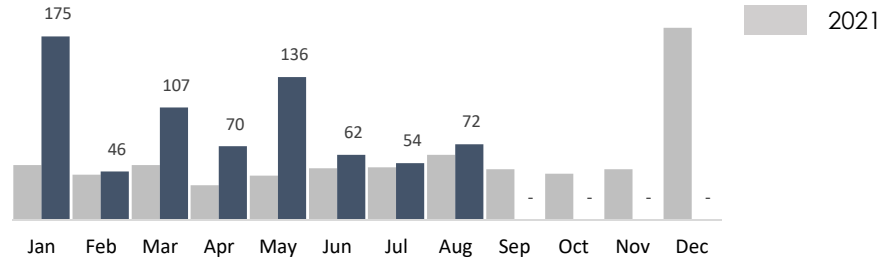

August 2022 Summary Report

North Figueroa Association

CHRYSLIS
ENTERPRISES

953
Trash Bags

155
Tags

72
Bulk Items

8
Pressure Washing Hrs

	YTD	Jan	Feb	Mar	Apr	May	Jun	Jul	Aug	Sep	Oct	Nov	Dec
Trash Bags	6,696	968	741	771	843	970	755	695	953	-	-	-	-
Trash Weight	154,008	22,264	17,043	17,733	19,389	22,310	17,365	15,985	21,919	-	-	-	-
Tags	1,014	123	93	109	126	161	121	126	155	-	-	-	-
Bulk Items	722	175	46	107	70	136	62	54	72	-	-	-	-
PW Hours	8	8	8	8	8	8	8	8	8	-	-	-	8

Bulk Items