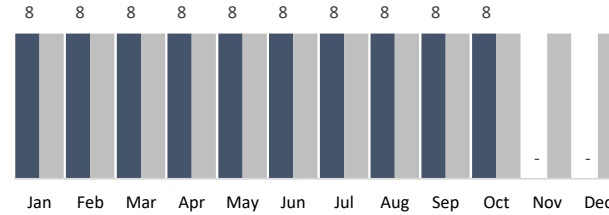

Thanks for doing business with us!

October 2022 Summary Report

North Figueroa Association

811
Trash Bags

131
Tags

67
Bulk Items

8
Pressure Washing Hrs

	YTD	Jan	Feb	Mar	Apr	May	Jun	Jul	Aug	Sep	Oct	Nov	Dec
Trash Bags	8,308	968	741	771	843	970	755	695	953	801	811	-	-
Trash Weight	191,084	22,264	17,043	17,733	19,389	22,310	17,365	15,985	21,919	18,423	18,653	-	-
Tags	1,273	123	93	109	126	161	121	126	155	128	131	-	-
Bulk Items	849	175	46	107	70	136	62	54	72	60	67	-	-
PW Hours	8	8	8	8	8	8	8	8	8	8	8	-	-

Trash Bags

Bulk Items

Tags

Pressure Washing Hours

October 2022 Summary Report

North Figueroa Association

Thanks for doing business with us!

BEFORE

AFTER

December 2022 Summary Report

North Figueroa Association

960
Trash Bags

161
Tags

93
Bulk Items

8
Pressure Washing Hrs

	YTD	Jan	Feb	Mar	Apr	May	Jun	Jul	Aug	Sep	Oct	Nov	Dec
Trash Bags	10,097	968	741	771	843	970	755	695	953	801	820	820	960
Trash Weight	227,891	22,264	17,043	17,733	19,389	22,310	17,365	15,985	21,919	18,423	16,858	17,054	21,548
Tags	1,586	123	93	109	126	161	121	126	155	128	145	138	161
Bulk Items	1,011	175	46	107	70	136	62	54	72	60	65	71	93
PW Hours	96	8	8	8	8	8	8	8	8	8	8	8	8