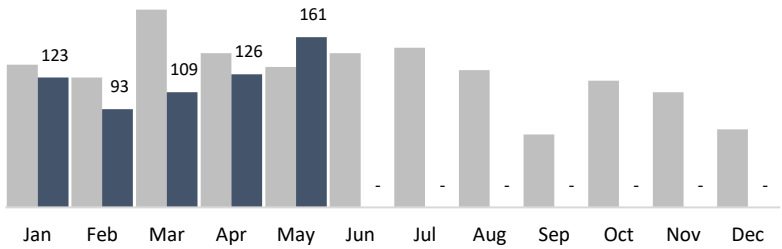

May 2022 Summary Report

North Figueroa Association

CHRYSALIS
ENTERPRISES

970
Trash Bags

161
Tags

136
Bulk Items

8
Pressure Washing Hrs

	YTD	Jan	Feb	Mar	Apr	May	Jun	Jul	Aug	Sep	Oct	Nov	Dec
Trash Bags	4,293	968	741	771	843	970	-	-	-	-	-	-	-
Trash Weight	98,739	22,264	17,043	17,733	19,389	22,310	-	-	-	-	-	-	-
Tags	612	123	93	109	126	161	-	-	-	-	-	-	-
Bulk Items	534	175	46	107	70	136	-	-	-	-	-	-	-
PW Hours	8	8	8	8	8	8	-	-	-	-	-	-	8

Tags