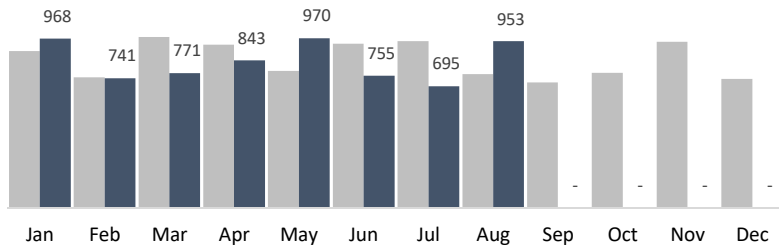

August 2022 Summary Report

North Figueroa Association

CHRYSLIS
ENTERPRISES

953
Trash Bags

155
Tags

72
Bulk Items

8
Pressure Washing Hrs

	YTD	Jan	Feb	Mar	Apr	May	Jun	Jul	Aug	Sep	Oct	Nov	Dec
Trash Bags	6,696	968	741	771	843	970	755	695	953	-	-	-	-
Trash Weight	154,008	22,264	17,043	17,733	19,389	22,310	17,365	15,985	21,919	-	-	-	-
Tags	1,014	123	93	109	126	161	121	126	155	-	-	-	-
Bulk Items	722	175	46	107	70	136	62	54	72	-	-	-	-
PW Hours	8	8	8	8	8	8	8	8	8	-	-	-	8

Trash Bags