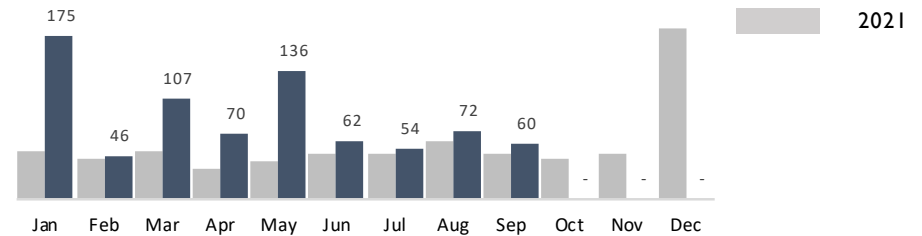

December 2022 Summary Report

North Figueroa Association

960
Trash Bags

161
Tags

93
Bulk Items

8
Pressure Washing Hrs

	YTD	Jan	Feb	Mar	Apr	May	Jun	Jul	Aug	Sep	Oct	Nov	Dec
Trash Bags	10,097	968	741	771	843	970	755	695	953	801	820	820	960
Trash Weight	227,891	22,264	17,043	17,733	19,389	22,310	17,365	15,985	21,919	18,423	16,858	17,054	21,548
Tags	1,586	123	93	109	126	161	121	126	155	128	145	138	161
Bulk Items	1,011	175	46	107	70	136	62	54	72	60	65	71	93
PW Hours	96	8	8	8	8	8	8	8	8	8	8	8	8

Bulk Items