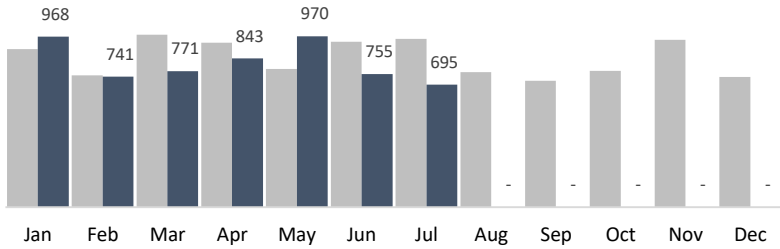

July 2022 Summary Report

North Figueroa Association

695
Trash Bags

126
Tags

54
Bulk Items

8
Pressure Washing Hrs

	YTD	Jan	Feb	Mar	Apr	May	Jun	Jul	Aug	Sep	Oct	Nov	Dec
Trash Bags	5,743	968	741	771	843	970	755	695	-	-	-	-	-
Trash Weight	132,089	22,264	17,043	17,733	19,389	22,310	17,365	15,985	-	-	-	-	-
Tags	859	123	93	109	126	161	121	126	-	-	-	-	-
Bulk Items	650	175	46	107	70	136	62	54	-	-	-	-	-
PW Hours	8	8	8	8	8	8	8	8	-	-	-	-	8

Trash Bags