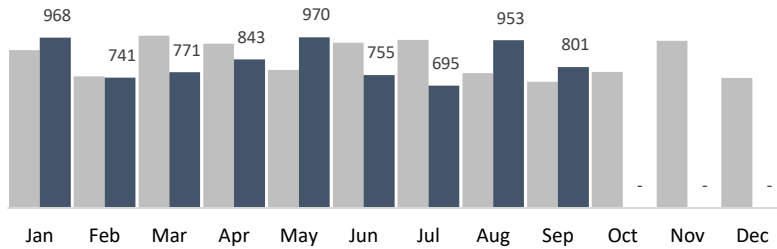

August 2022 Summary Report

North Figueroa Association

CHRYSALIS
ENTERPRISES

953
Trash Bags

155
Tags

72
Bulk Items

8
Pressure Washing Hrs

	YTD	Jan	Feb	Mar	Apr	May	Jun	Jul	Aug	Sep	Oct	Nov	Dec
Trash Bags	7,497	968	741	771	843	970	755	695	953	801	-	-	-
Trash Weight	172,431	22,264	17,043	17,733	19,389	22,310	17,365	15,985	21,919	18,423	-	-	-
Tags	1,142	123	93	109	126	161	121	126	155	128	-	-	-
Bulk Items	782	175	46	107	70	136	62	54	72	60	-	-	-
PW Hours	8	8	8	8	8	8	8	8	8	8	-	-	8

Trash Bags