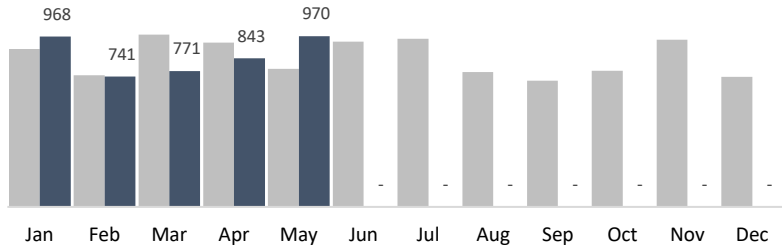

May 2022 Summary Report

North Figueroa Association

CHRYSALIS
ENTERPRISES

970
Trash Bags

161
Tags

136
Bulk Items

8
Pressure Washing Hrs

	YTD	Jan	Feb	Mar	Apr	May	Jun	Jul	Aug	Sep	Oct	Nov	Dec
Trash Bags	4,293	968	741	771	843	970	-	-	-	-	-	-	-
Trash Weight	98,739	22,264	17,043	17,733	19,389	22,310	-	-	-	-	-	-	-
Tags	612	123	93	109	126	161	-	-	-	-	-	-	-
Bulk Items	534	175	46	107	70	136	-	-	-	-	-	-	-
PW Hours	8	8	8	8	8	8	-	-	-	-	-	-	8

Trash Bags