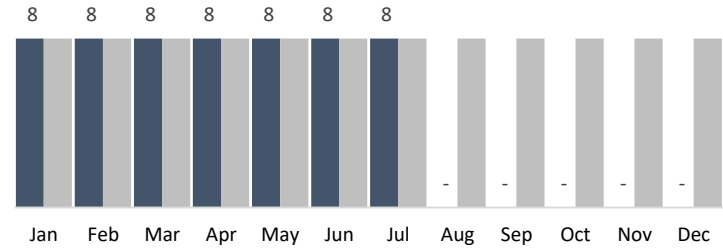

Trash Bags

Bulk Items

Tags

Pressure Washing Hours

July 2022 Summary Report

North Figueroa Association

CHRYSLIS
ENTERPRISES

BEFORE