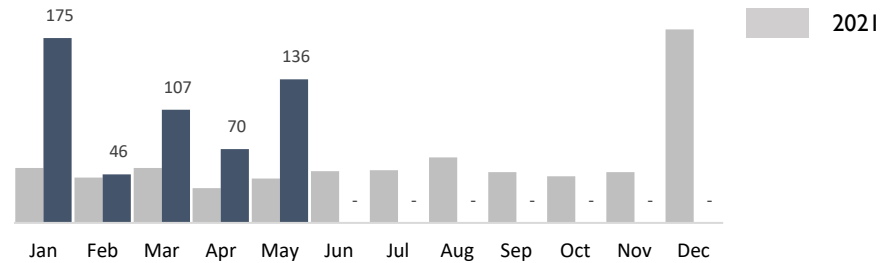

May 2022 Summary Report

North Figueroa Association

CHRYSALIS
ENTERPRISES

970
Trash Bags

161
Tags

136
Bulk Items

8
Pressure Washing Hrs

	YTD	Jan	Feb	Mar	Apr	May	Jun	Jul	Aug	Sep	Oct	Nov	Dec
Trash Bags	4,293	968	741	771	843	970	-	-	-	-	-	-	-
Trash Weight	98,739	22,264	17,043	17,733	19,389	22,310	-	-	-	-	-	-	-
Tags	612	123	93	109	126	161	-	-	-	-	-	-	-
Bulk Items	534	175	46	107	70	136	-	-	-	-	-	-	-
PW Hours	8	8	8	8	8	8	-	-	-	-	-	-	8

Bulk Items