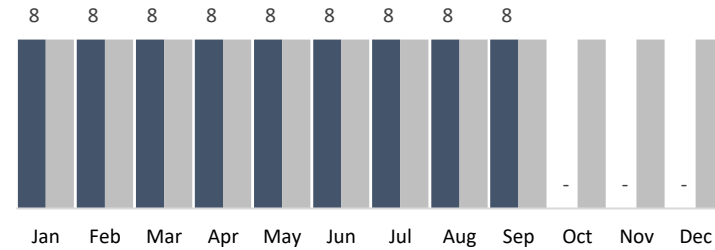

Trash Bags

Bulk Items

Tags

Pressure Washing Hours

August 2022 Summary Report

North Figueroa Association

BEFORE

AFTER 