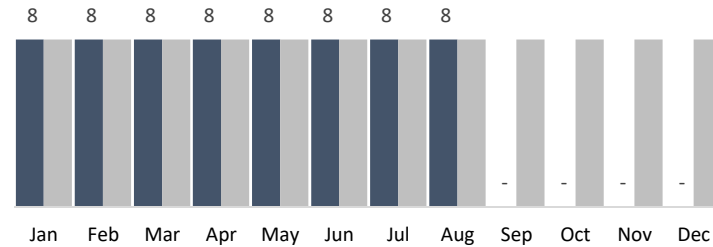

Trash Bags

Bulk Items

Tags

Pressure Washing Hours

August 2022 Summary Report

North Figueroa Association

CHRYSLIS
ENTERPRISES

BEFORE