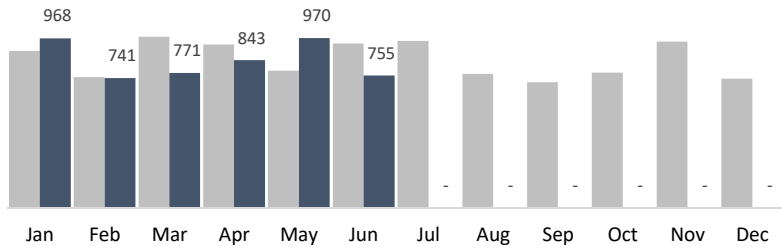

June 2022 Summary Report

North Figueroa Association

755
Trash Bags

121
Tags

62
Bulk Items

8
Pressure Washing Hrs

	YTD	Jan	Feb	Mar	Apr	May	Jun	Jul	Aug	Sep	Oct	Nov	Dec
Trash Bags	5,048	968	741	771	843	970	755	-	-	-	-	-	-
Trash Weight	116,104	22,264	17,043	17,733	19,389	22,310	17,365	-	-	-	-	-	-
Tags	733	123	93	109	126	161	121	-	-	-	-	-	-
Bulk Items	596	175	46	107	70	136	62	-	-	-	-	-	-
PW Hours	8	8	8	8	8	8	8	-	-	-	-	-	8

Trash Bags