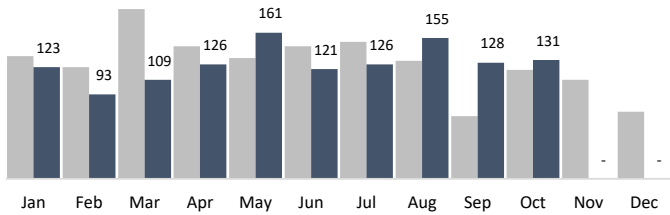

Thanks for doing business with us!

October 2022 Summary Report

North Figueroa Association

811
Trash Bags

131
Tags

67
Bulk Items

8
Pressure Washing Hrs

	YTD	Jan	Feb	Mar	Apr	May	Jun	Jul	Aug	Sep	Oct	Nov	Dec
Trash Bags	8,308	968	741	771	843	970	755	695	953	801	811	-	-
Trash Weight	191,084	22,264	17,043	17,733	19,389	22,310	17,365	15,985	21,919	18,423	18,653	-	-
Tags	1,273	123	93	109	126	161	121	126	155	128	131	-	-
Bulk Items	849	175	46	107	70	136	62	54	72	60	67	-	-
PW Hours	8	8	8	8	8	8	8	8	8	8	8	-	-

Trash Bags

Bulk Items

Tags

Pressure Washing Hours

October 2022 Summary Report

North Figueroa Association

Thanks for doing business with us!

BEFORE