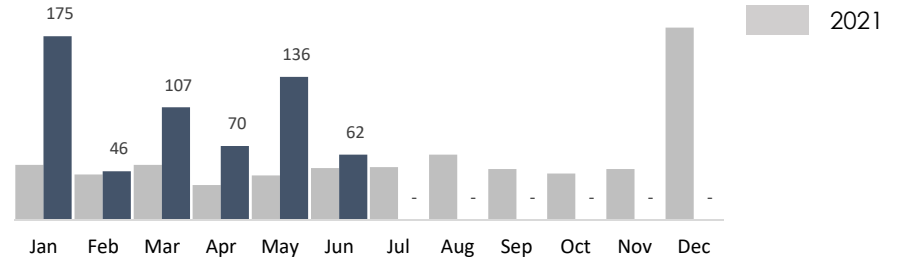

June 2022 Summary Report

North Figueroa Association

755
Trash Bags

121
Tags

62
Bulk Items

8
Pressure Washing Hrs

	YTD	Jan	Feb	Mar	Apr	May	Jun	Jul	Aug	Sep	Oct	Nov	Dec
Trash Bags	5,048	968	741	771	843	970	755	-	-	-	-	-	-
Trash Weight	116,104	22,264	17,043	17,733	19,389	22,310	17,365	-	-	-	-	-	-
Tags	733	123	93	109	126	161	121	-	-	-	-	-	-
Bulk Items	596	175	46	107	70	136	62	-	-	-	-	-	-
PW Hours	8	8	8	8	8	8	8	-	-	-	-	-	8

Bulk Items