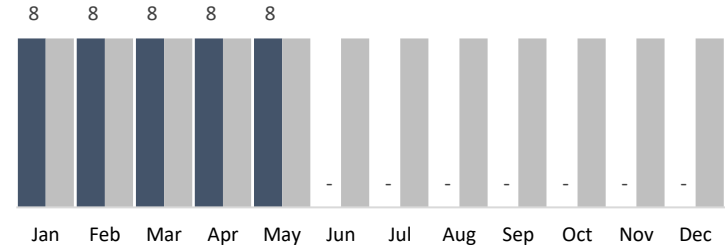

Pressure Washing Hours