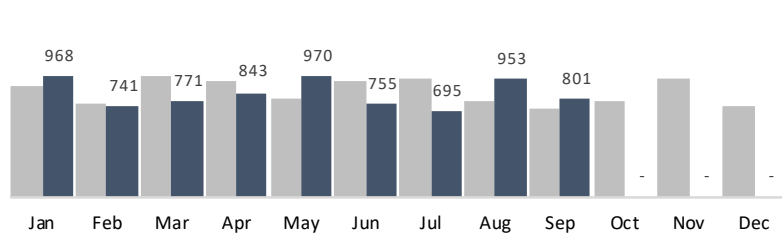

December 2022 Summary Report

North Figueroa Association

960
Trash Bags

161
Tags

93
Bulk Items

8
Pressure Washing Hrs

	YTD	Jan	Feb	Mar	Apr	May	Jun	Jul	Aug	Sep	Oct	Nov	Dec
Trash Bags	10,097	968	741	771	843	970	755	695	953	801	820	820	960
Trash Weight	227,891	22,264	17,043	17,733	19,389	22,310	17,365	15,985	21,919	18,423	16,858	17,054	21,548
Tags	1,586	123	93	109	126	161	121	126	155	128	145	138	161
Bulk Items	1,011	175	46	107	70	136	62	54	72	60	65	71	93
PW Hours	96	8	8	8	8	8	8	8	8	8	8	8	8

Trash Bags