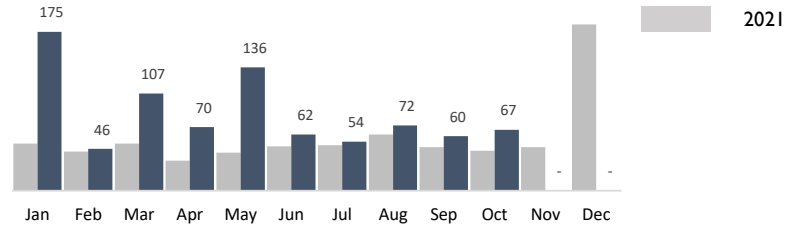

October 2022 Summary Report

North Figueroa Association

811
Trash Bags

131
Tags

67
Bulk Items

8
Pressure Washing Hrs

	YTD	Jan	Feb	Mar	Apr	May	Jun	Jul	Aug	Sep	Oct	Nov	Dec
Trash Bags	8,308	968	741	771	843	970	755	695	953	801	811	-	-
Trash Weight	191,084	22,264	17,043	17,733	19,389	22,310	17,365	15,985	21,919	18,423	18,653	-	-
Tags	1,273	123	93	109	126	161	121	126	155	128	131	-	-
Bulk Items	849	175	46	107	70	136	62	54	72	60	67	-	-
PW Hours	8	8	8	8	8	8	8	8	8	8	8	-	-

Bulk Items