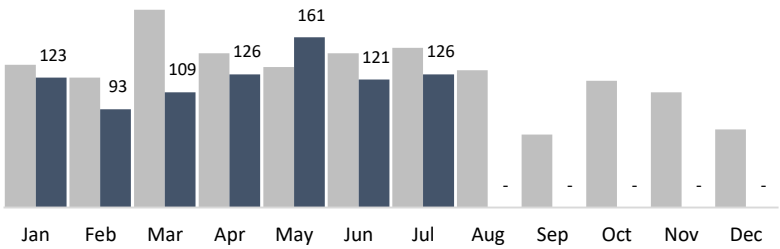

July 2022 Summary Report

North Figueroa Association

695
Trash Bags

126
Tags

54
Bulk Items

8
Pressure Washing Hrs

	YTD	Jan	Feb	Mar	Apr	May	Jun	Jul	Aug	Sep	Oct	Nov	Dec
Trash Bags	5,743	968	741	771	843	970	755	695	-	-	-	-	-
Trash Weight	132,089	22,264	17,043	17,733	19,389	22,310	17,365	15,985	-	-	-	-	-
Tags	859	123	93	109	126	161	121	126	-	-	-	-	-
Bulk Items	650	175	46	107	70	136	62	54	-	-	-	-	-
PW Hours	8	8	8	8	8	8	8	8	-	-	-	-	8

Tags