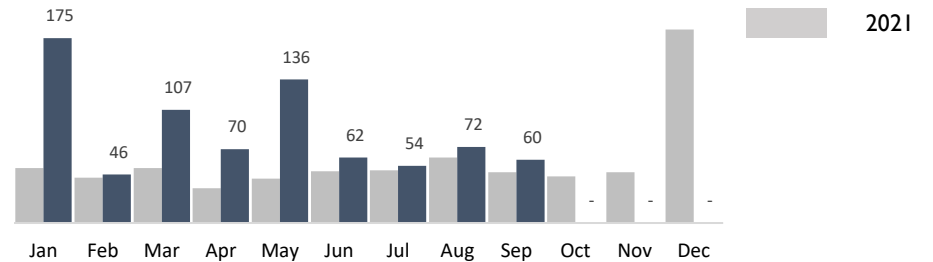

August 2022 Summary Report

North Figueroa Association

CHRYSALIS
ENTERPRISES

953
Trash Bags

155
Tags

72
Bulk Items

8
Pressure Washing Hrs

	YTD	Jan	Feb	Mar	Apr	May	Jun	Jul	Aug	Sep	Oct	Nov	Dec
Trash Bags	7,497	968	741	771	843	970	755	695	953	801	-	-	-
Trash Weight	172,431	22,264	17,043	17,733	19,389	22,310	17,365	15,985	21,919	18,423	-	-	-
Tags	1,142	123	93	109	126	161	121	126	155	128	-	-	-
Bulk Items	782	175	46	107	70	136	62	54	72	60	-	-	-
PW Hours	8	8	8	8	8	8	8	8	8	8	-	-	8

Bulk Items