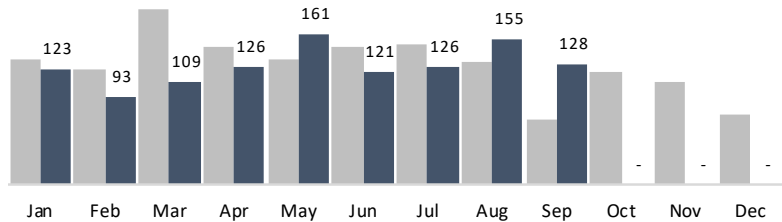

December 2022 Summary Report

North Figueroa Association

960
Trash Bags

161
Tags

93
Bulk Items

8
Pressure Washing Hrs

	YTD	Jan	Feb	Mar	Apr	May	Jun	Jul	Aug	Sep	Oct	Nov	Dec
Trash Bags	10,097	968	741	771	843	970	755	695	953	801	820	820	960
Trash Weight	227,891	22,264	17,043	17,733	19,389	22,310	17,365	15,985	21,919	18,423	16,858	17,054	21,548
Tags	1,586	123	93	109	126	161	121	126	155	128	145	138	161
Bulk Items	1,011	175	46	107	70	136	62	54	72	60	65	71	93
PW Hours	96	8	8	8	8	8	8	8	8	8	8	8	8

Tags