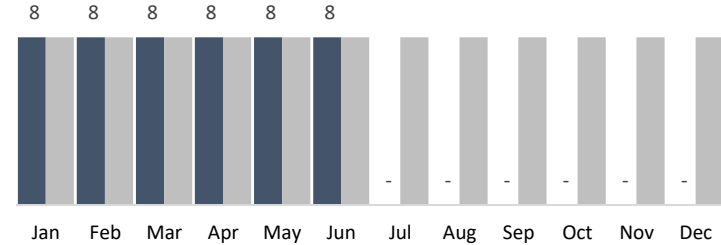

Trash Bags

Bulk Items

Tags

Pressure Washing Hours

June 2022 Summary Report

North Figueroa Association

CHRYSALIS
ENTERPRISES

BEFORE